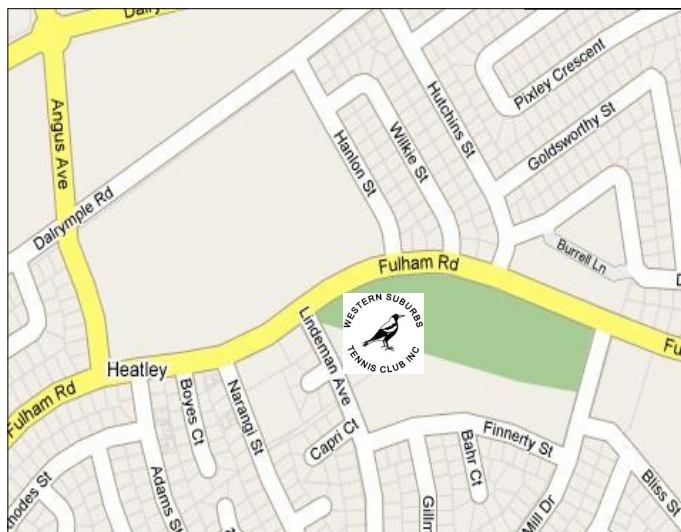

Season two for all competitions will commence in early July

Western Suburbs Tennis Club is located in Heatley Park beside the Long Tan Pool

CONTACT US

Kim Ross: 0423 482 371
Harry Bode: 0408 609 989

Clubhouse: 4779 9217
(clubhouse phone not always attended)